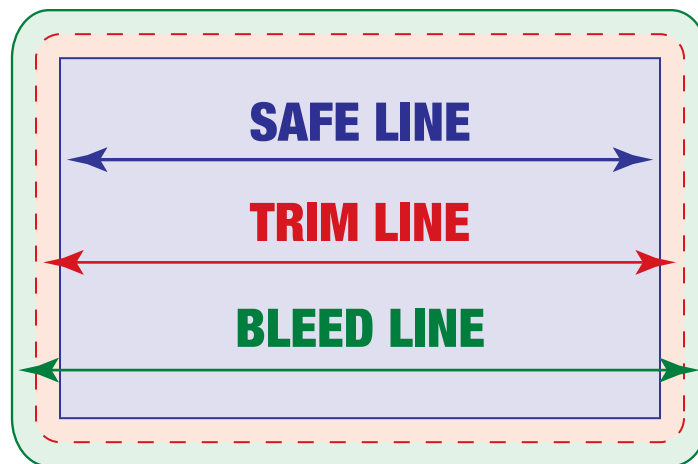

CR80 CARD

3.375" X 2.125" CARD

1. If your art is going to print to the edge of card (this is also called a bleed) after being trimmed, please verify that your art extends into the green bleed area. Anything beyond the red trim line will be trimmed off.
2. Your text should be at least 1/8" minimum from the red trim line.
3. Hide or delete template layer before submitting artwork.

FRONT

**BACK
WITH MAG STRIP**

BACK