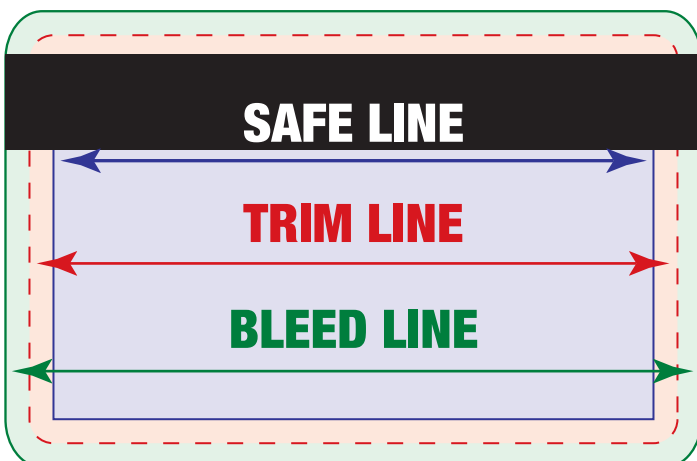

CR80 CARD

3.375" X 2.125" CARD

1. If your art is going to print to the edge of card (this is also called a bleed) after being trimmed, please verify that your art extends into the green bleed area. Anything beyond the red trim line will be trimmed off.
2. Your text should be at least 1/8" minimum from the red trim line.
3. Hide or delete template layer before submitting artwork.

FRONT

**BACK
WITH MAG STRIP**

BACK