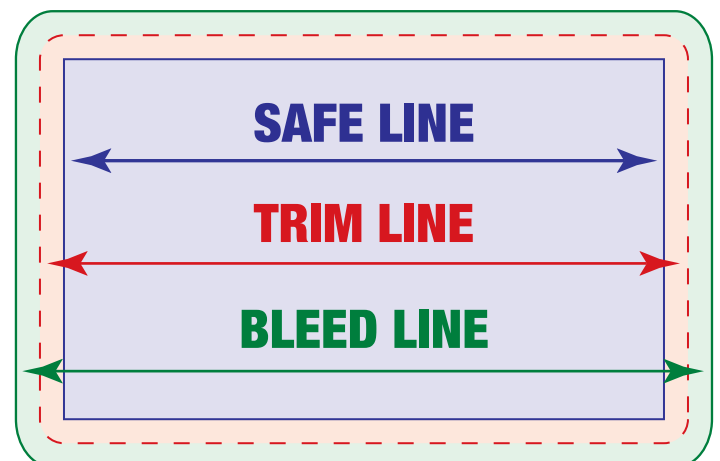

CR80 CARD

3.375" X 2.125" CARD

1. If your art is going to print to the edge of card (this is also called a bleed) after being trimmed, please verify that your art extends into the green bleed area. Anything beyond the red trim line will be trimmed off.
2. Your text should be at least 1/8" minimum from the red trim line.
3. Hide or delete template layer before submitting artwork.

FRONT

**BACK
WITH MAG STRIP**

BACK