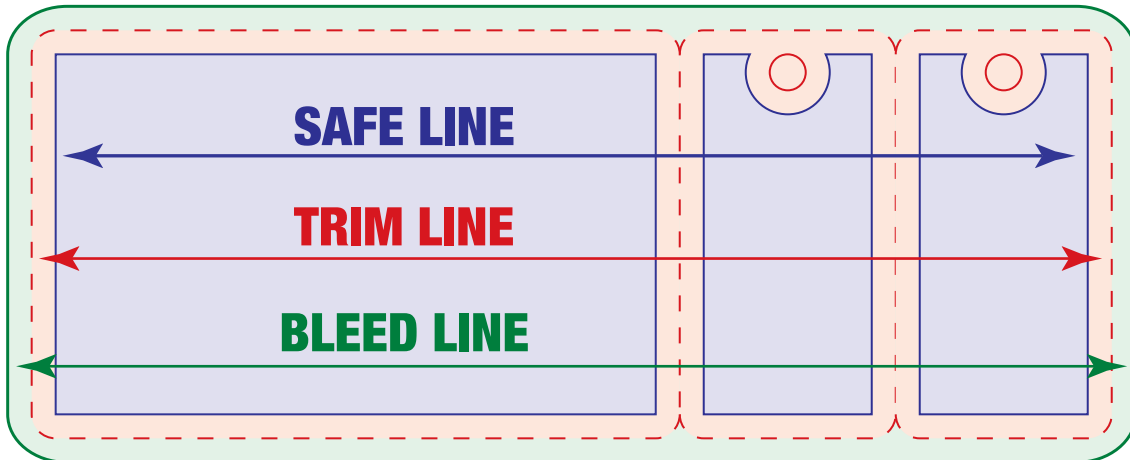

CR80 CARD PLUS 2 KEY TAGS 5.625" X 2.125"

CR80KT2-N1

3.375" X 2.125" CARD WITH TWO 1.125" X 2.125" KEY TAGS

1. If your art is going to print to the edge of card (this is also called a bleed) after being trimmed, please verify that your art extends into the green bleed area. Anything beyond the red trim line will be trimmed off.
2. Your text should be at least 1/8" minimum from the red trim line.
3. Hide or delete template layer before submitting artwork.

FRONT

BACK