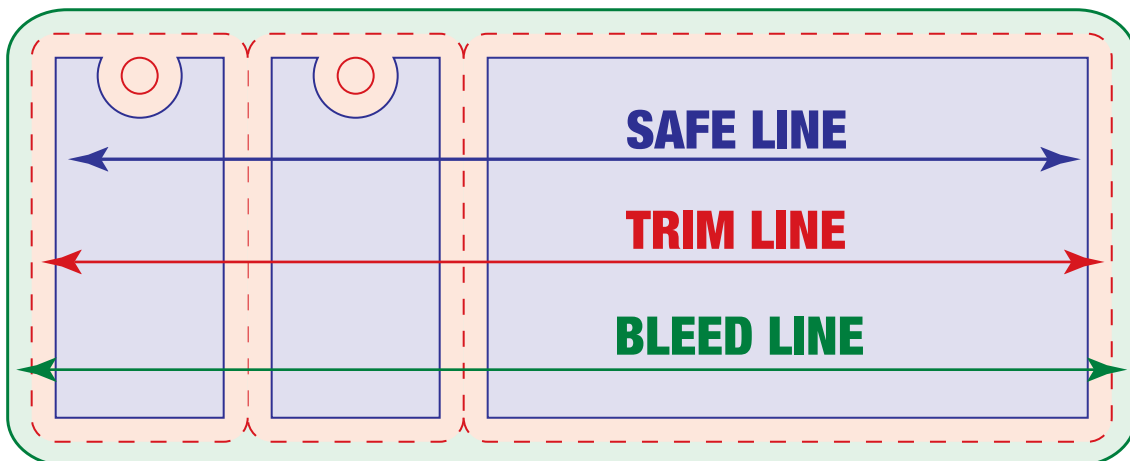

CR80 CARD PLUS 2 KEY TAGS 5.625" X 2.125"

CR80KT2-N1

3.375" X 2.125" CARD WITH TWO 1.125" X 2.125" KEY TAGS

1. If your art is going to print to the edge of card (this is also called a bleed) after being trimmed, please verify that your art extends into the green bleed area. Anything beyond the red trim line will be trimmed off.
2. Your text should be at least 1/8" minimum from the red trim line.
3. Hide or delete template layer before submitting artwork.

FRONT

BACK