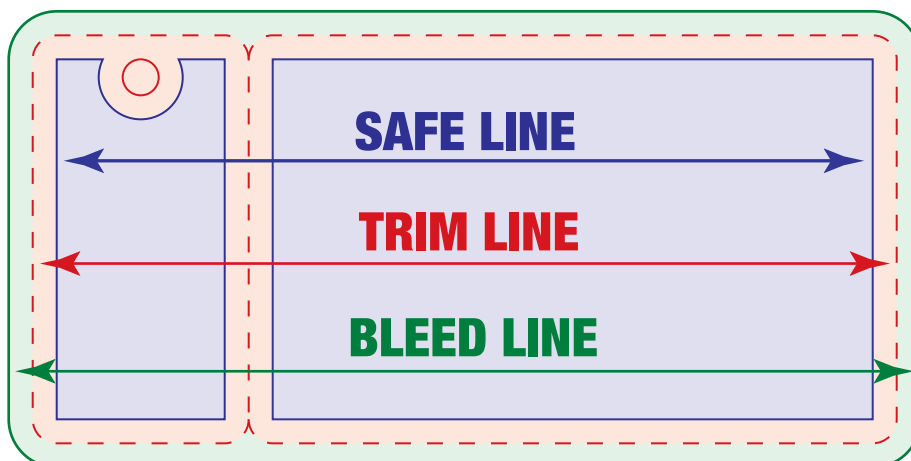

CR80 CARD PLUS 1 KEY TAG 4.5" X 2.125"

CR80KT1-NI

3.375" X 2.125" CARD WITH ONE 1.125" X 2.125" KEY TAG

1. If your art is going to print to the edge of card (this is also called a bleed) after being trimmed, please verify that your art extends into the green bleed area. Anything beyond the red trim line will be trimmed off.
2. Your text should be at least 1/8" minimum from the red trim line.
3. Hide or delete template layer before submitting artwork.

FRONT

BACK