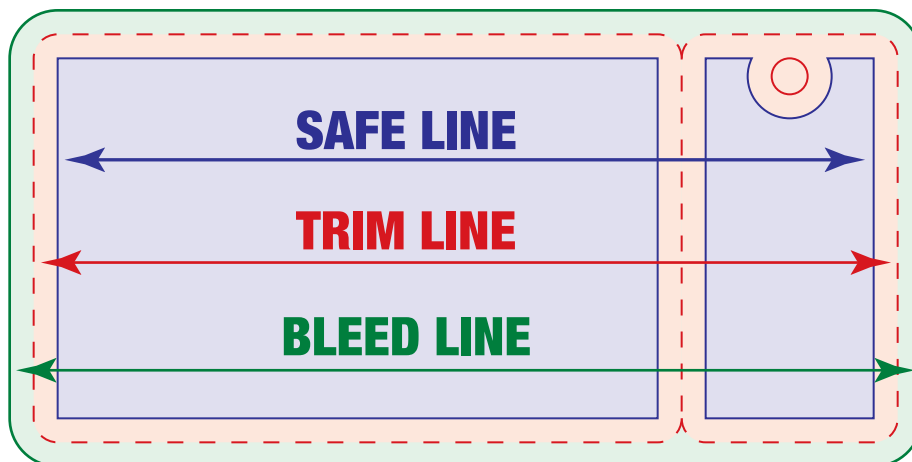

CR80 CARD PLUS 1 KEY TAG 4.5" X 2.125"

CR80KT1-NI

3.375" X 2.125" CARD WITH ONE 1.125" X 2.125" KEY TAG

1. If your art is going to print to the edge of card (this is also called a bleed) after being trimmed, please verify that your art extends into the green bleed area. Anything beyond the red trim line will be trimmed off.
2. Your text should be at least 1/8" minimum from the red trim line.
3. Hide or delete template layer before submitting artwork.

FRONT

BACK